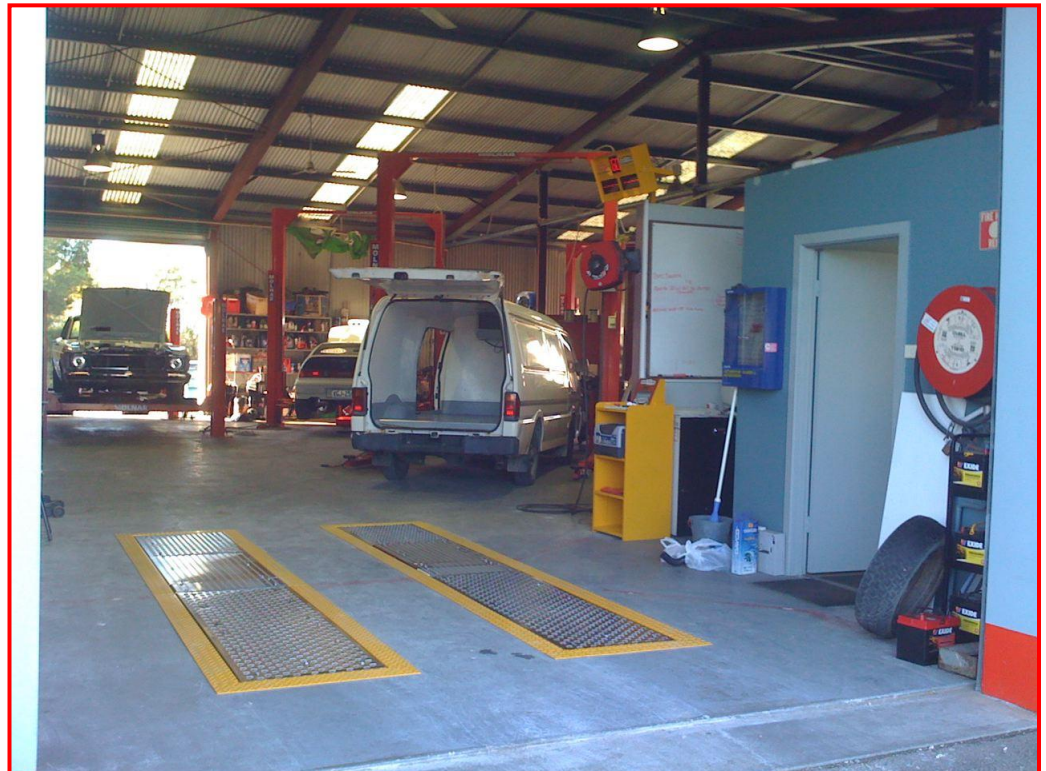

**PlateTronic Ultima In Ground  
Installed: April 2009**

**Expressway Tyres &  
Mechanical  
1/7 Seaford Road  
Seaford Meadows 5169**

**Contact:  
Malcolm Lawrence**

**Phone:  
08 8327 0032**

**SAFE-T-STOP**  
**Brake • Steering • Suspension**  
**SAFE-T-TEST LANES**