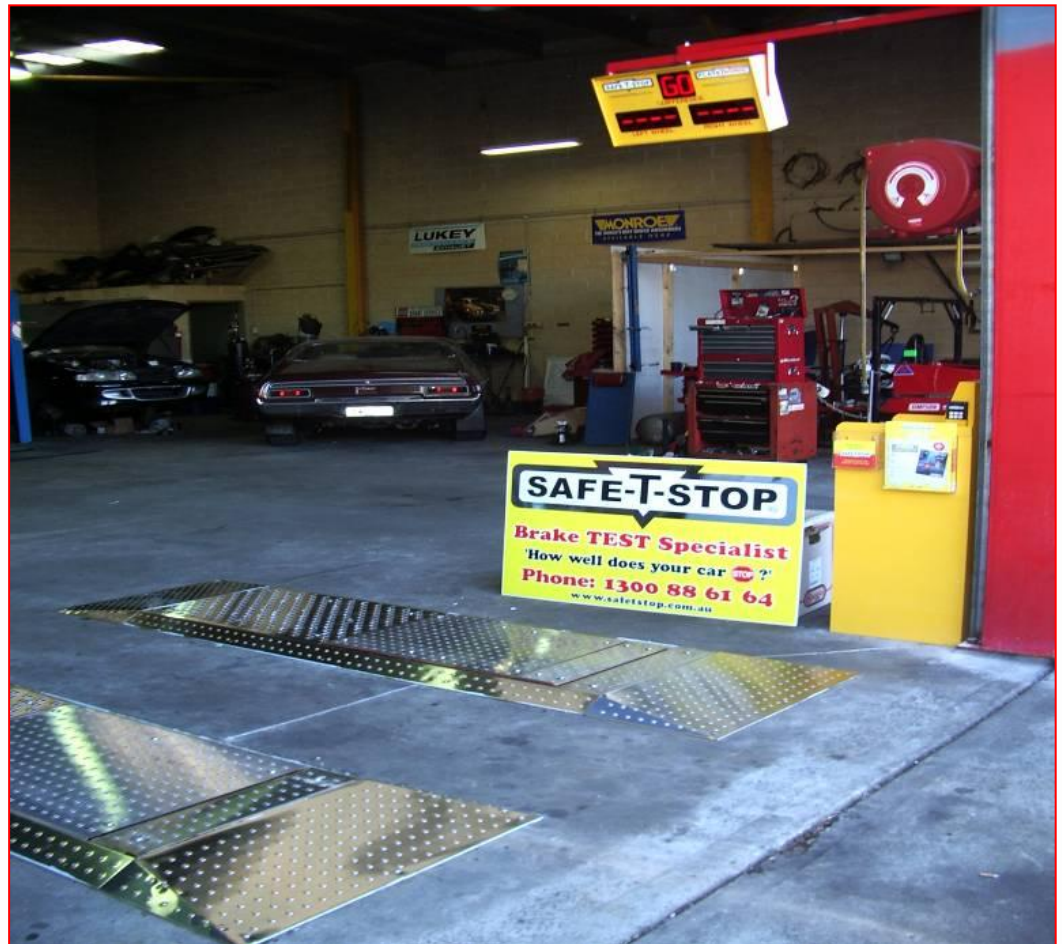

PlateTronic PitStop 'WS' Installed Above Ground May 2006

Following the success of our installation, we recommended that our Lithgow branch also install the Safe-T-Stop test system.

Now both of our branches are enjoying the many benefits that Safe-T-Stop has brought to our business.

Our customers have received this new technology well and are happy that we are not driving their cars on the road for a brake test.

This system has increased our workshop productivity and at the same time has brought a new level of safety to our brake testing procedures.

**Precision
Automotive
LPG Installations**
12 Whitton Street
Katoomba 2780

**Contact:
Dave Goodman**

**Phone:
02 4782 1499**

SAFE-T-STOP
Brake • Steering • Suspension
SAFE-T-TEST LANES

Workshop Solutions Pty Ltd
PO Box 110
Potts Point NSW 1335
Ph: 1300 88 61 64
Fax: 02 9327 1267
support@platetronic.com
www.platetronic.com
ABN: 52 050 042 512