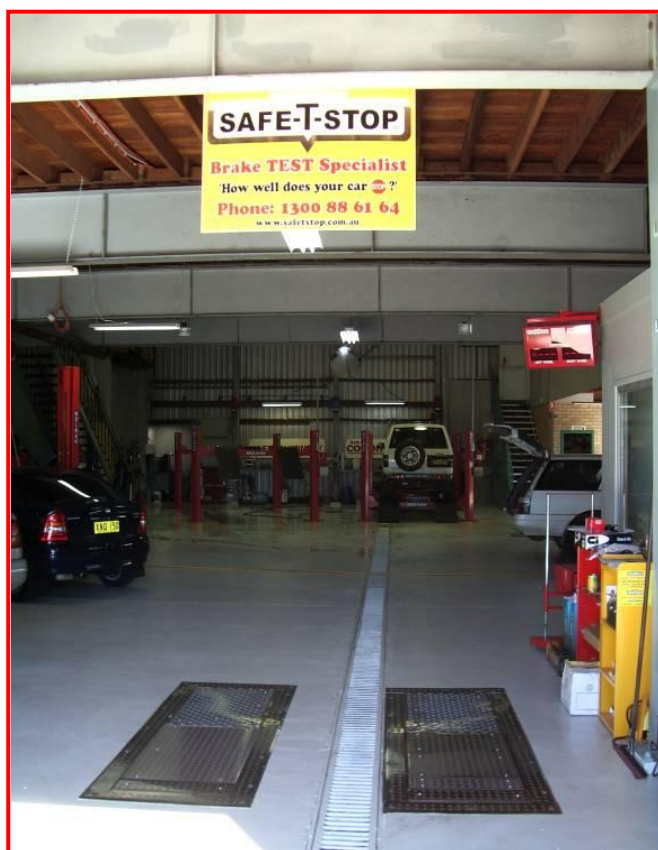

SAFE-T-STOP
Brake • Steering • Suspension
SAFE-T-TEST LANES

Workshop Solutions Pty Ltd
PO Box 110
Potts Point NSW 1335
Ph: 1300 88 61 64
Fax: 02 9327 1267
support@platetronic.com
www.platetronic.com
ABN: 52 050 042 512