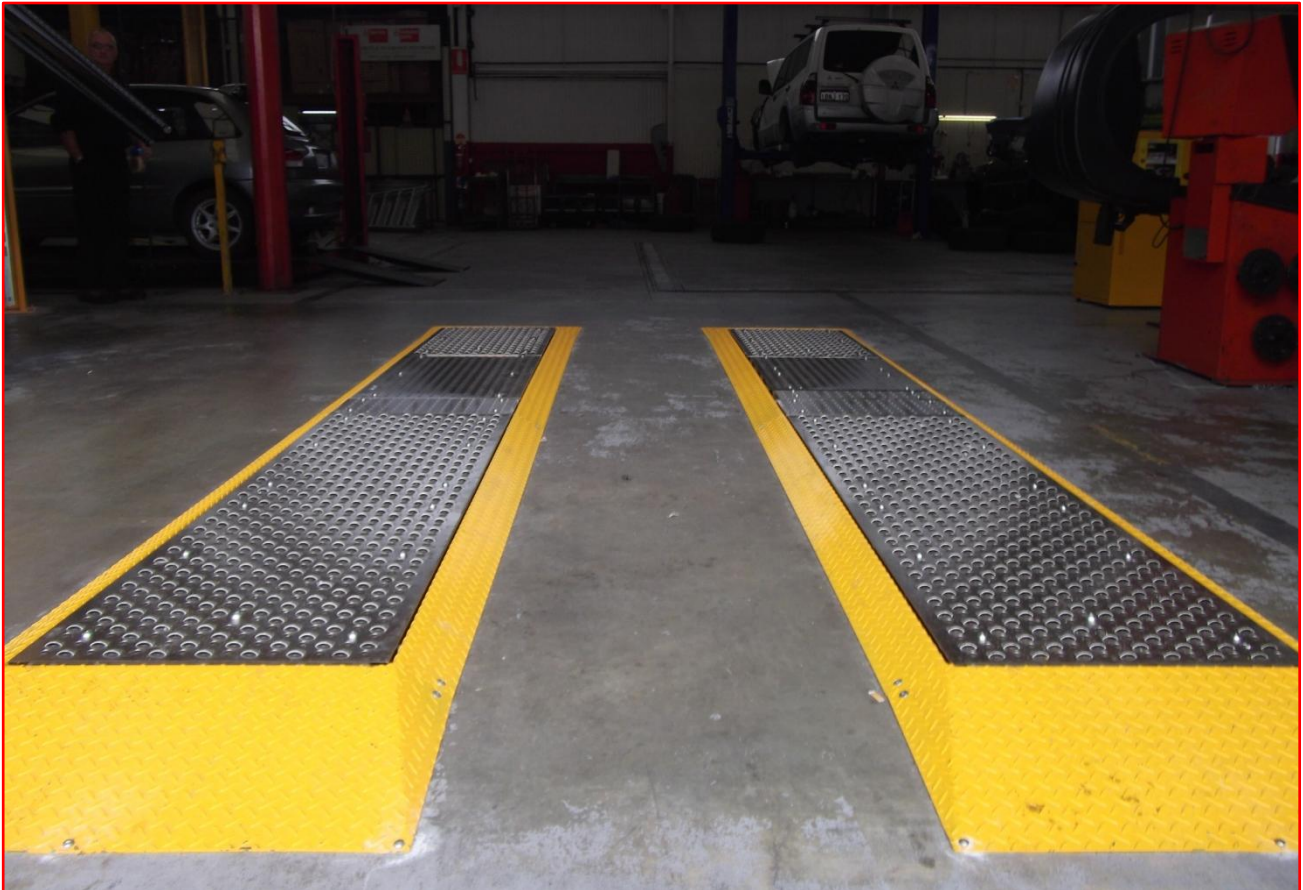

**PlateTronic Ultima Deluxe
Installed: May 2011**

Contact: Tony Lanzara

Phone: 08 9330 0666

Melville Mitsubishi

**174 Leach Highway
Melville WA 6156**

AUTHORISED

SAFE-T-STOP

TESTING CENTRE